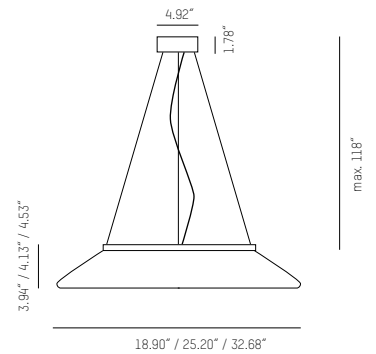

### ROTULA L

LED

SYS 75W · 100-240V AC · CRI >80  
 Binning SDCM 3

**575-5095usa**   Ø: 32.68", H 4.53" 4430lm  
**575-5105usa**   Ø: 32.68", H 4.53" 4700lm

Round decorative luminaire in 3 sizes available  
 Polyethylene opal diffuser  
 Structure aluminium white powder coated  
 Wall or ceiling mounting