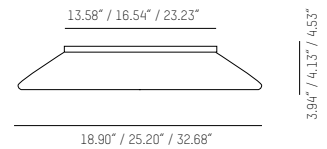

ROTULA M

LED

SYS 45W · 100-240V AC · CRI >80
Binning SDCM 3

575-1095usa Ø: 25.20", H 4.13" 2550lm
575-1105usa Ø: 25.20", H 4.13" 2750lm

ROTULA L

LED

SYS 75W · 100-240V AC · CRI >80
Binning SDCM 3

575-2095 Ø: 32.68", H 4.53" 4430lm
575-2105 Ø: 32.68", H 4.53" 4700lm