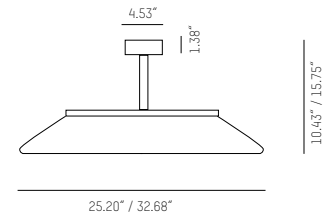

ROTULA L

LED

SYS 75W · 100-240V AC · CRI >80
Binning SDCM 3

575-8095usa Ø: 32.68", H 15.75" 4430lm
575-8105usa Ø: 32.68", H 15.75" 4700lm